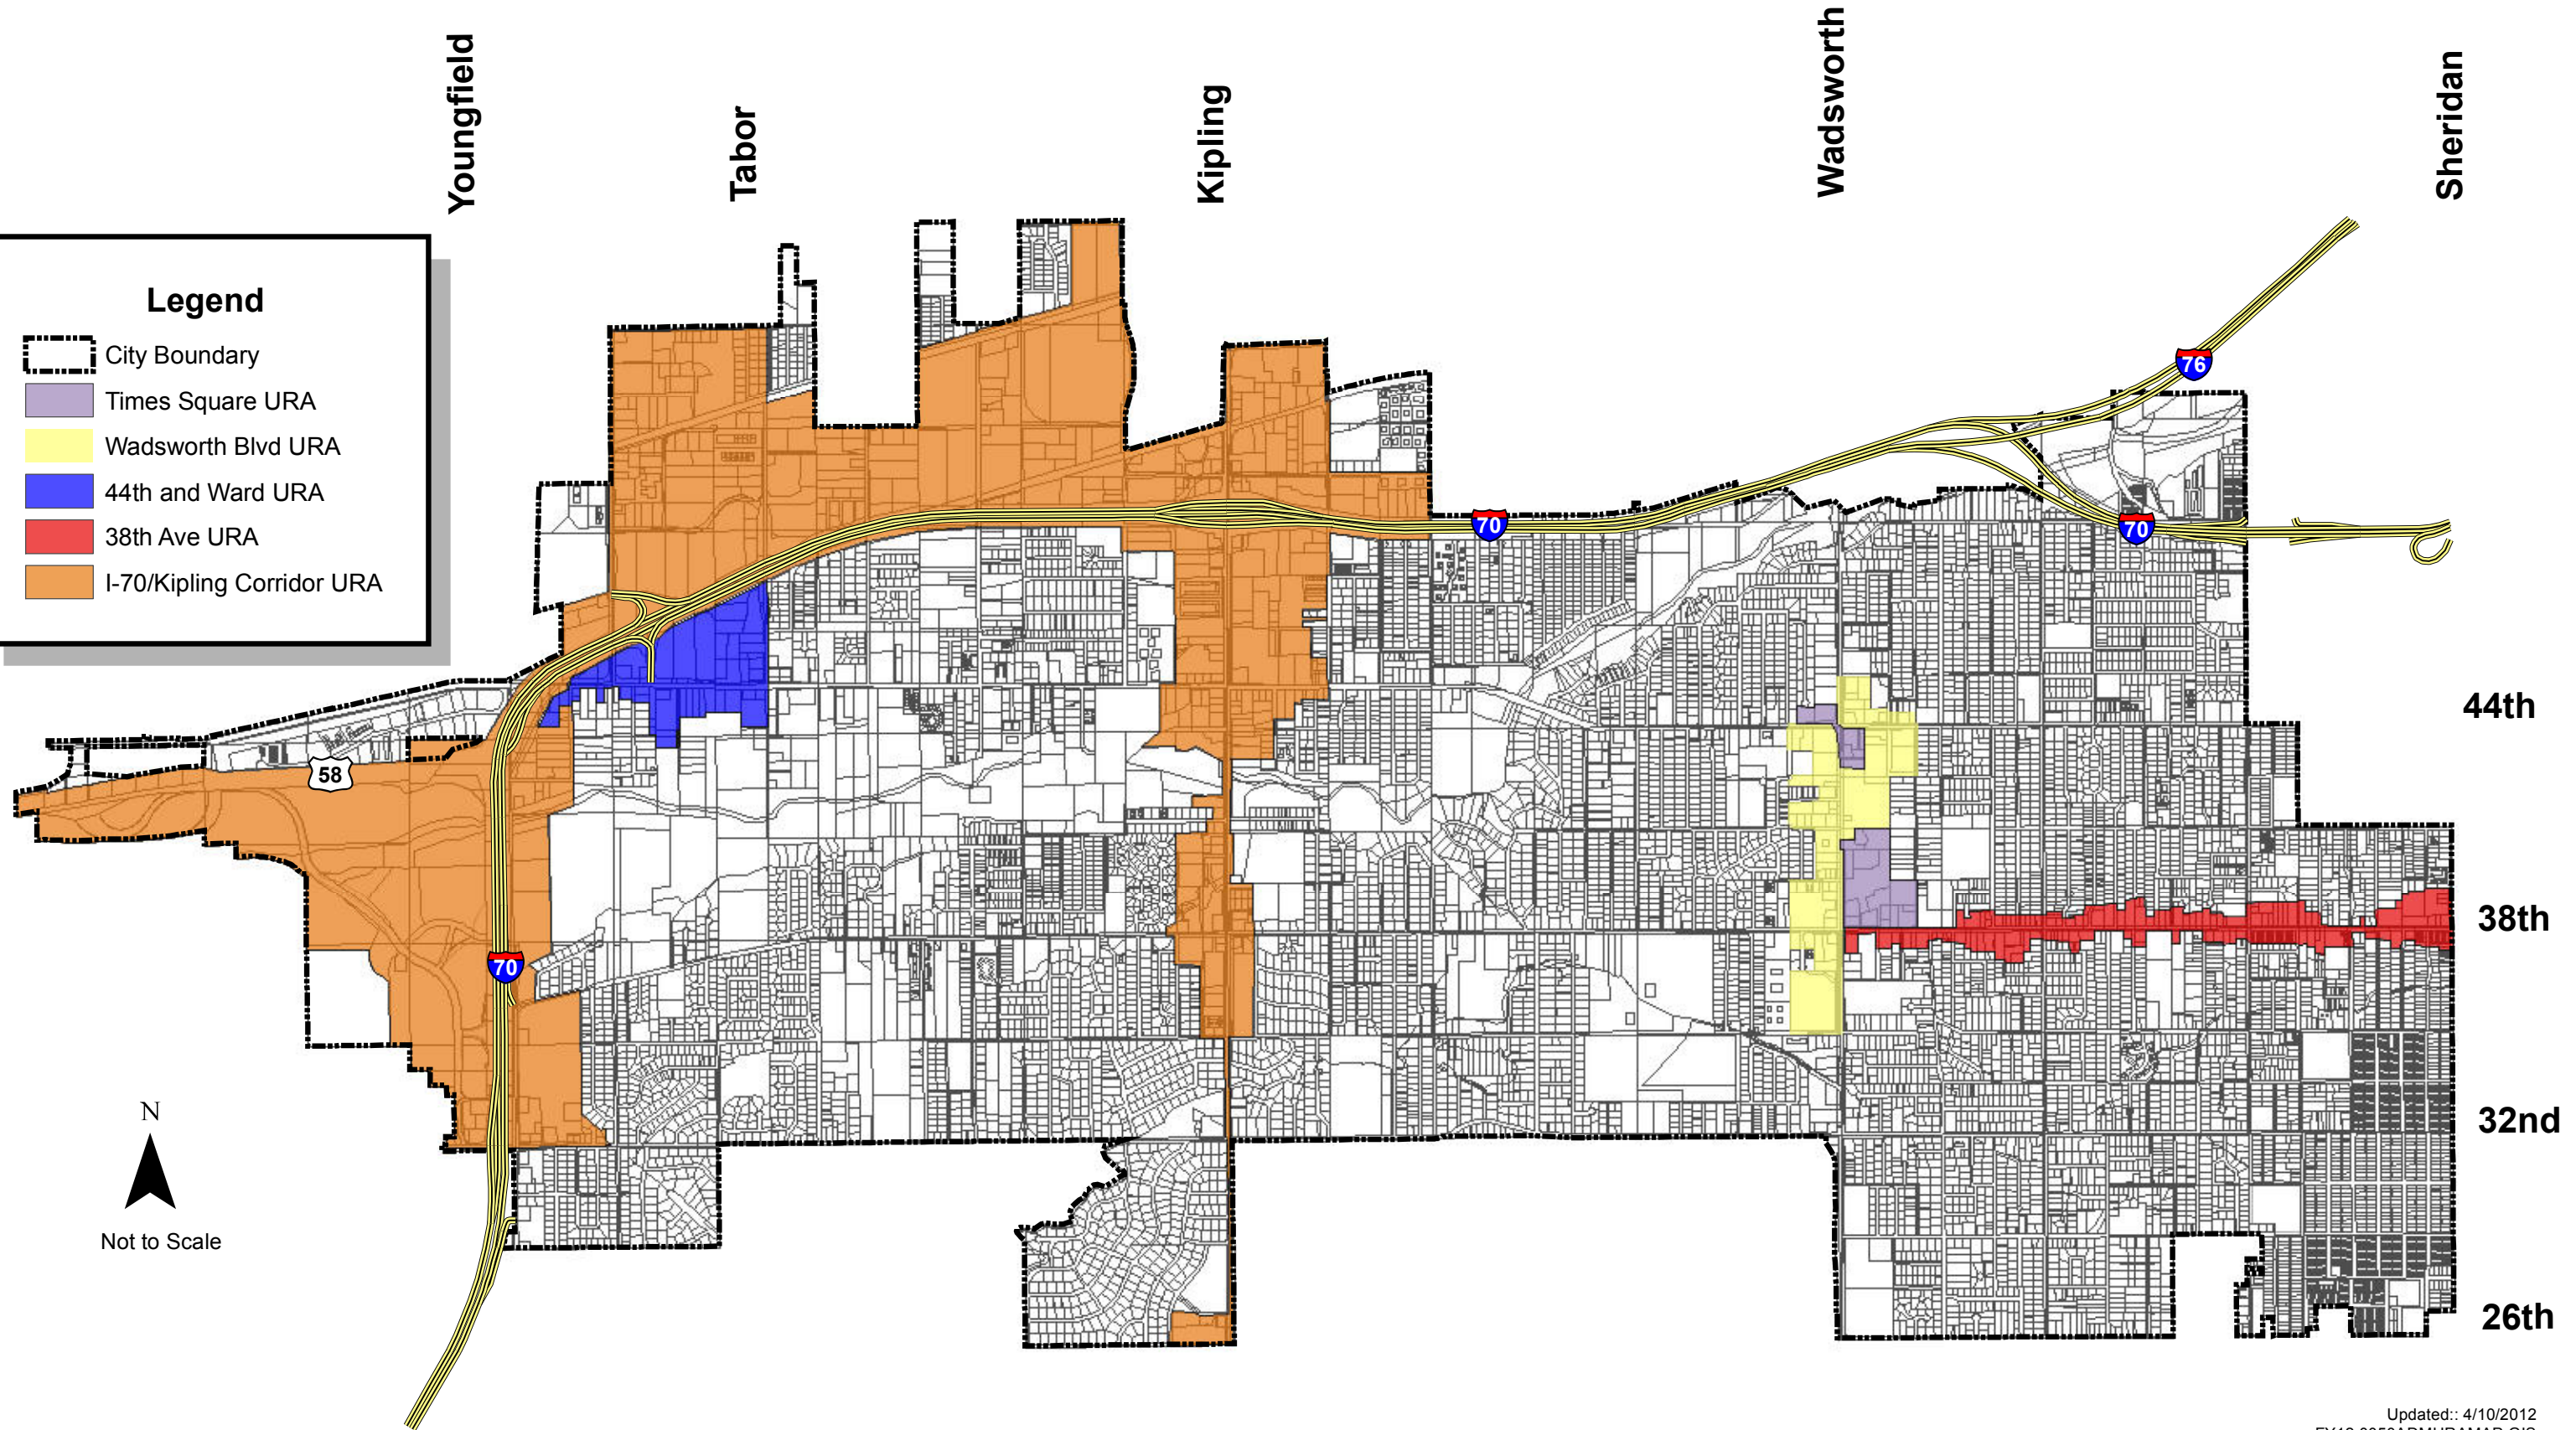

Legend

-  City Boundary
-  Times Square URA
-  Wadsworth Blvd URA
-  44th and Ward URA
-  38th Ave URA
-  I-70/Kipling Corridor URA

URBAN RENEWAL AREA MAP

Updated: 4/10/2012
 FY12.0050ADMURAMAP.GIS